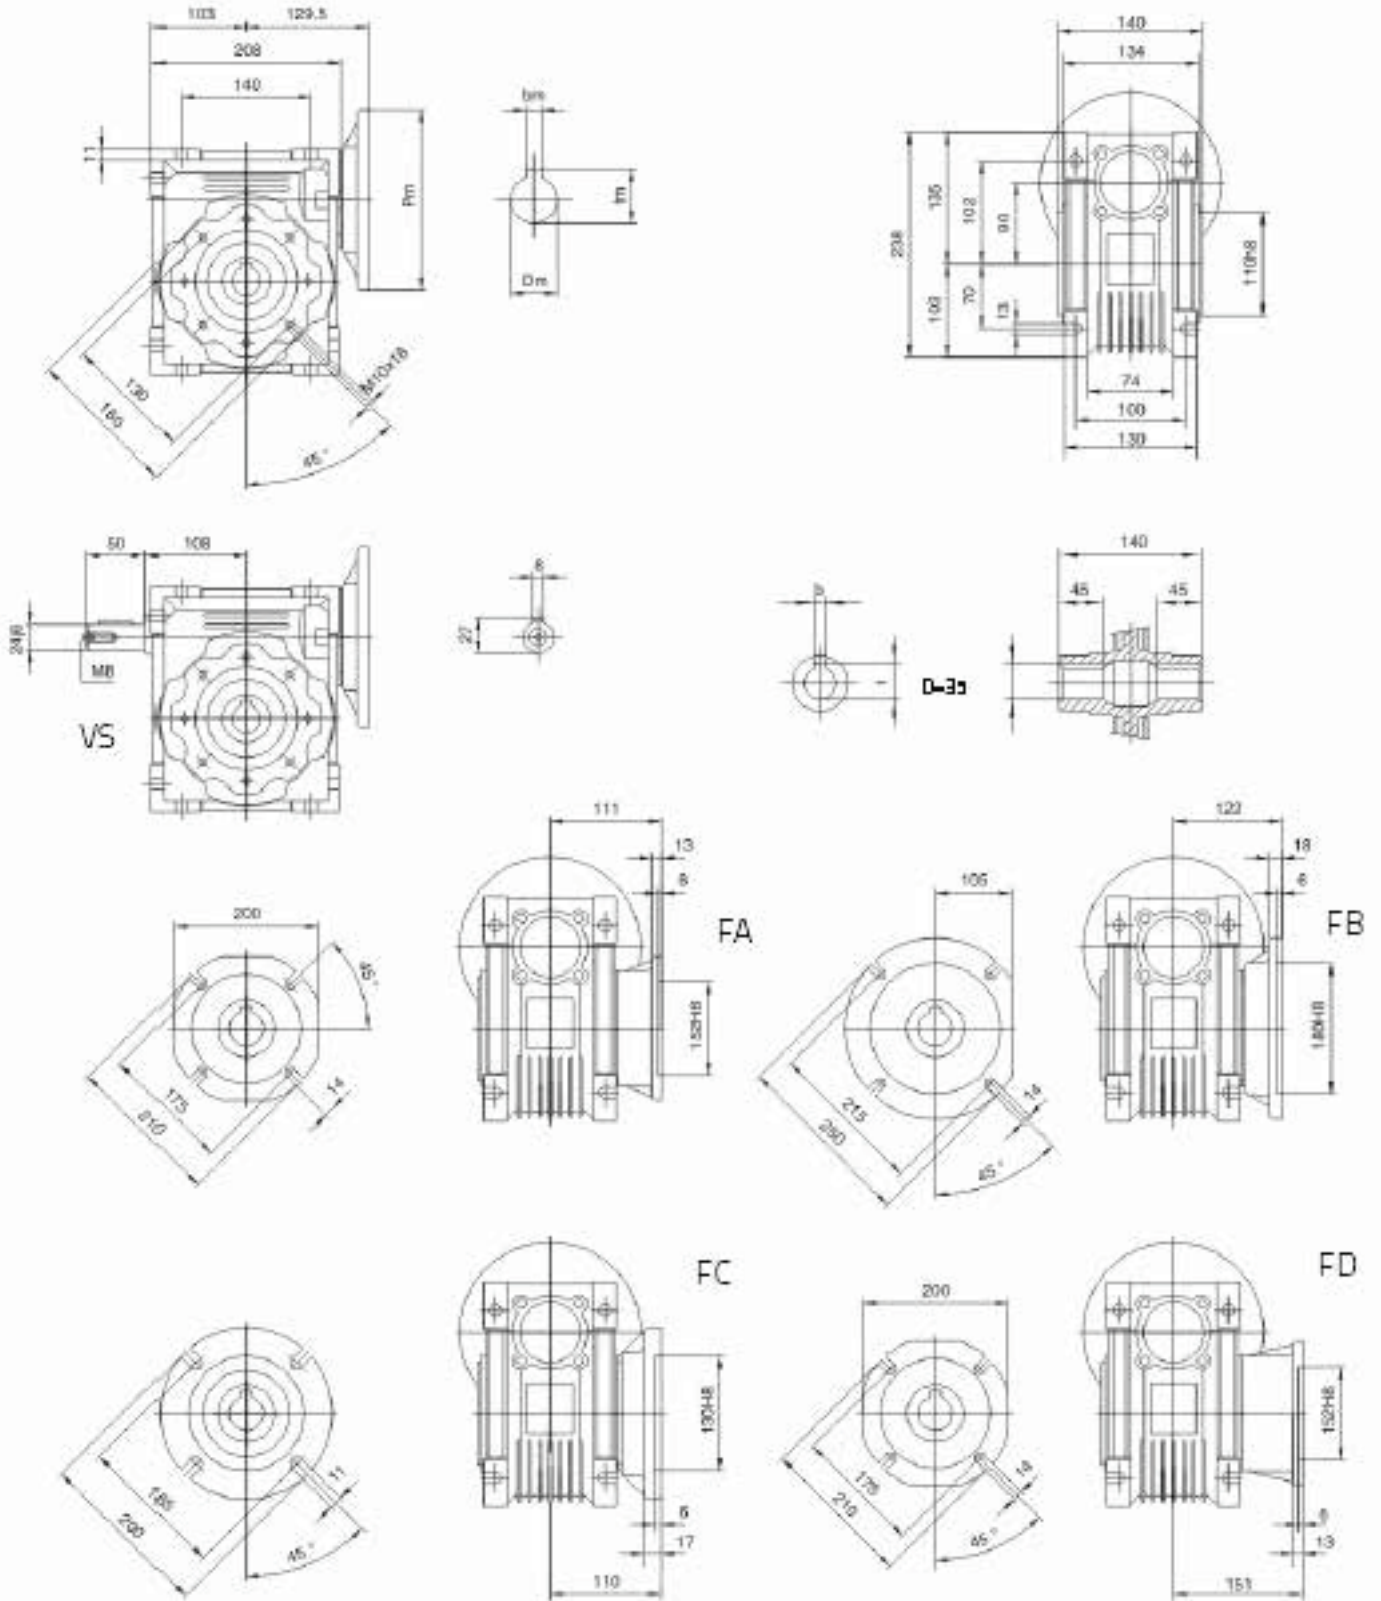

Dimensions - NMRV090