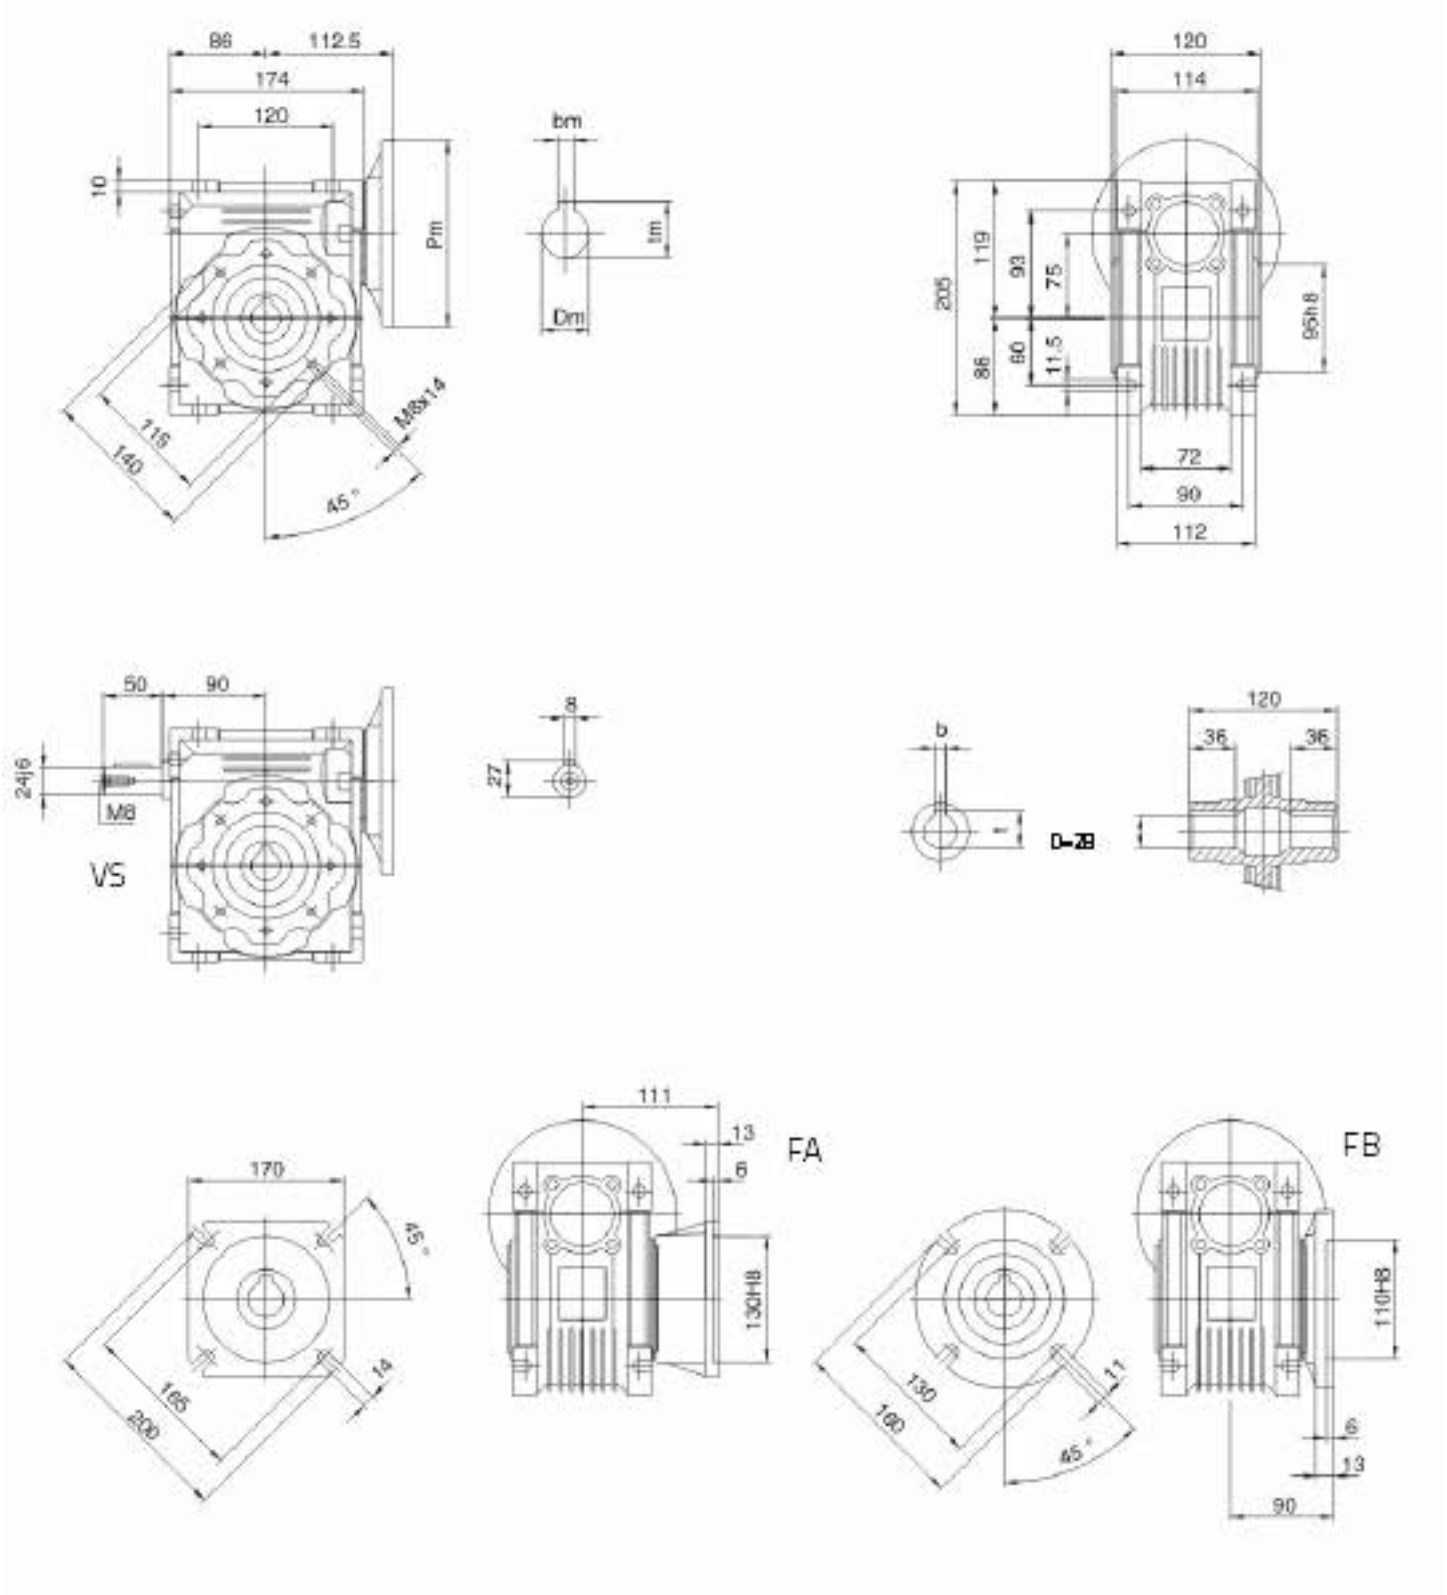

Dimensions - NMRV075